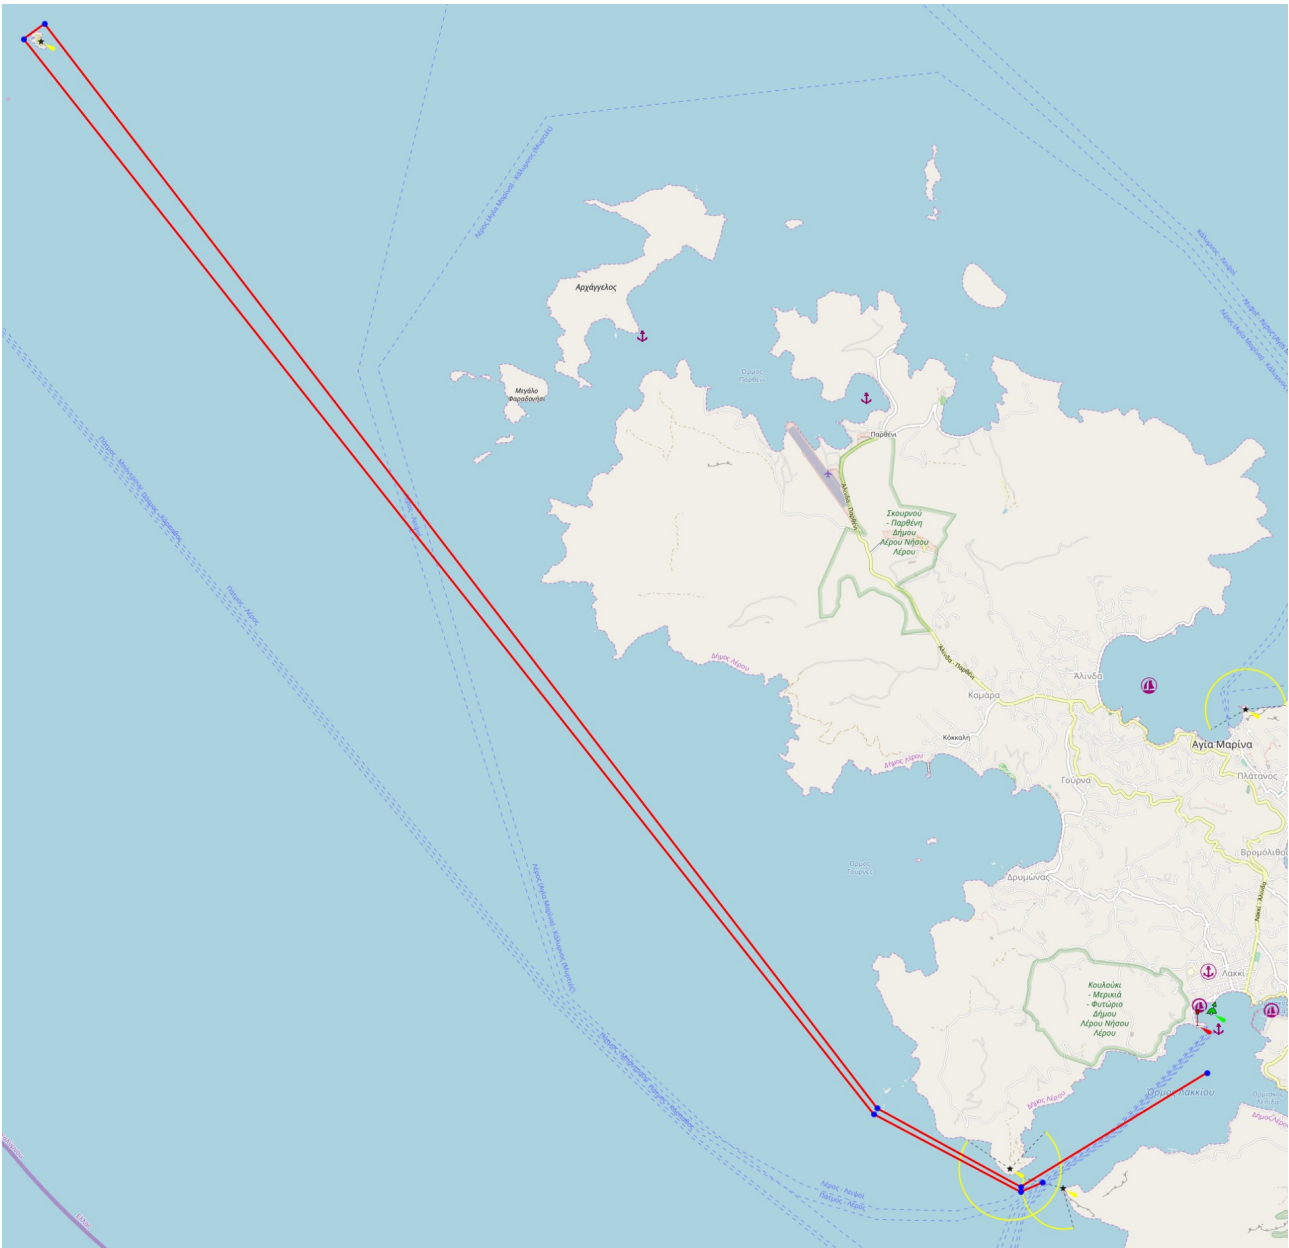

APPENDIX A

The following diagrams are indicative and not to scale

Diagram 1 Start Line at Lakki

Diagram 2
Race 1 Sarakina Race

Start – rocks Skrofes to starboard – Isl. Sarakina to port – rock Koreli to port – rocks Skrofes to port – Finish.

Diagram 3 Race 2 Around Leros Race

Start – rocks Skrofes to starboard – all islets around Faradonisi to starboard – Island Archangelos to starboard – islands Trypiti, Ag. Kyriaki Peganousa and Velona to starboard – Island Mikro Glaronisi to port - Finish.

Diagram 4 Race 3 Ag. Kyriaki Race

Start – Mikro Glaronisi to starboard – Velona to port – Ag. Kyriaki to port – Velona to starboard – Mikro Glaronisi to port – Finish.

Diagram 5 Finish Line at Lakki