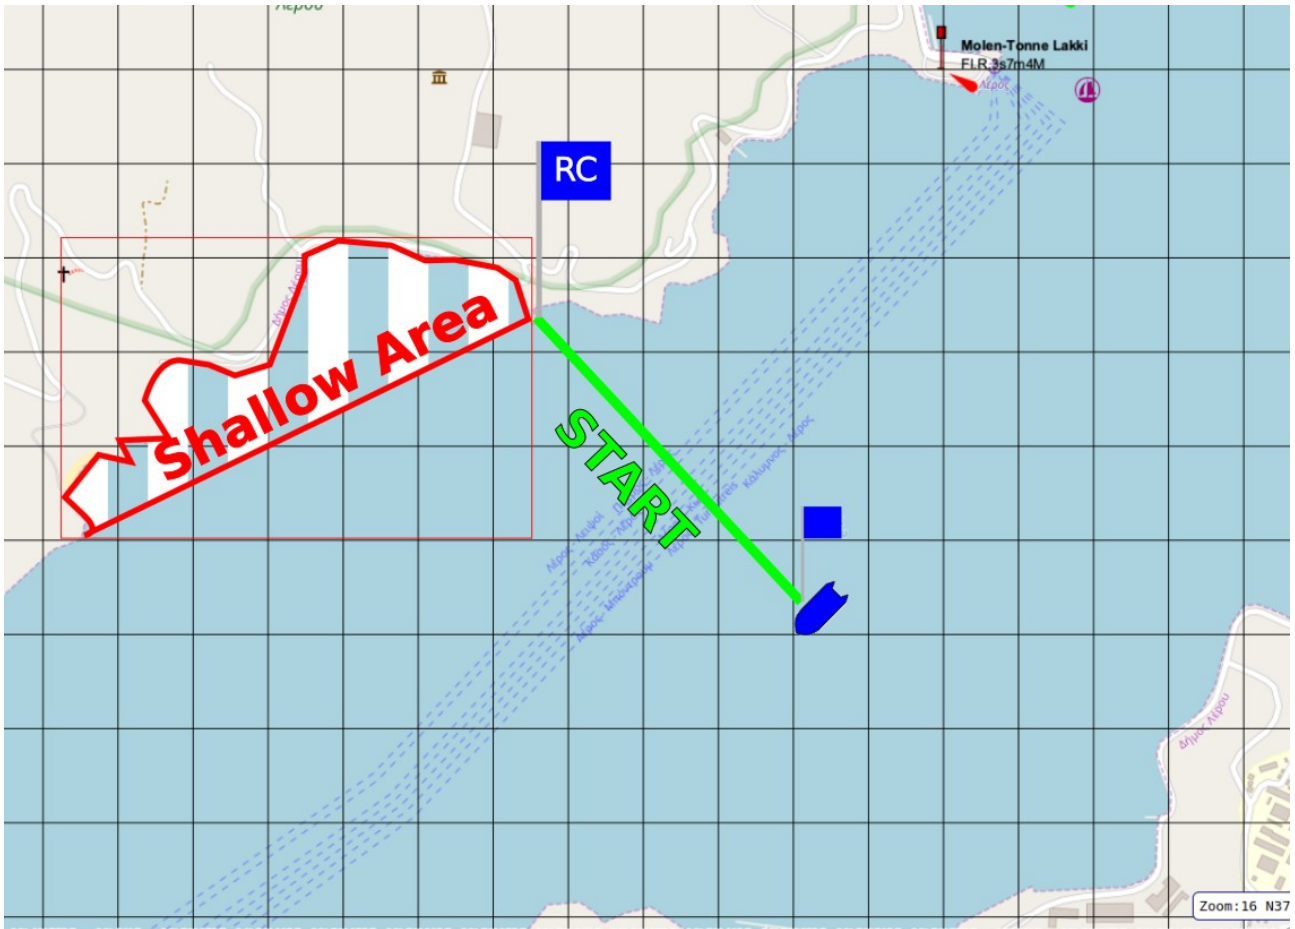

APPENDIX A

The following diagrams are indicative and not to scale

Diagram 1 Start Line at Lakki

Diagram 2
Race 1 Sarakina Race

Start – rocks Skrofes to starboard – Isl. Sarakina to port – rock Koreli to port – rocks Skrofes to port – Finish.

Diagram 3 Race 2 Around Leros Race

Start – rocks Skrofes to starboard – all islets around Faradonisi to starboard – Island Archangelos to starboard – islands Trypiti, Ag. Kyriaki Peganousa and Velona to starboard – Island Mikro Glaronisi to port - Finish.

Diagram 4 Race 3 Ag. Kyriaki Race

Start – Mikro Glaronisi to starboard – Velona to port – Ag. Kyriaki to port – Velona to starboard – Mikro Glaronisi to port – Finish.

Diagram 5 Finish Line at Lakki