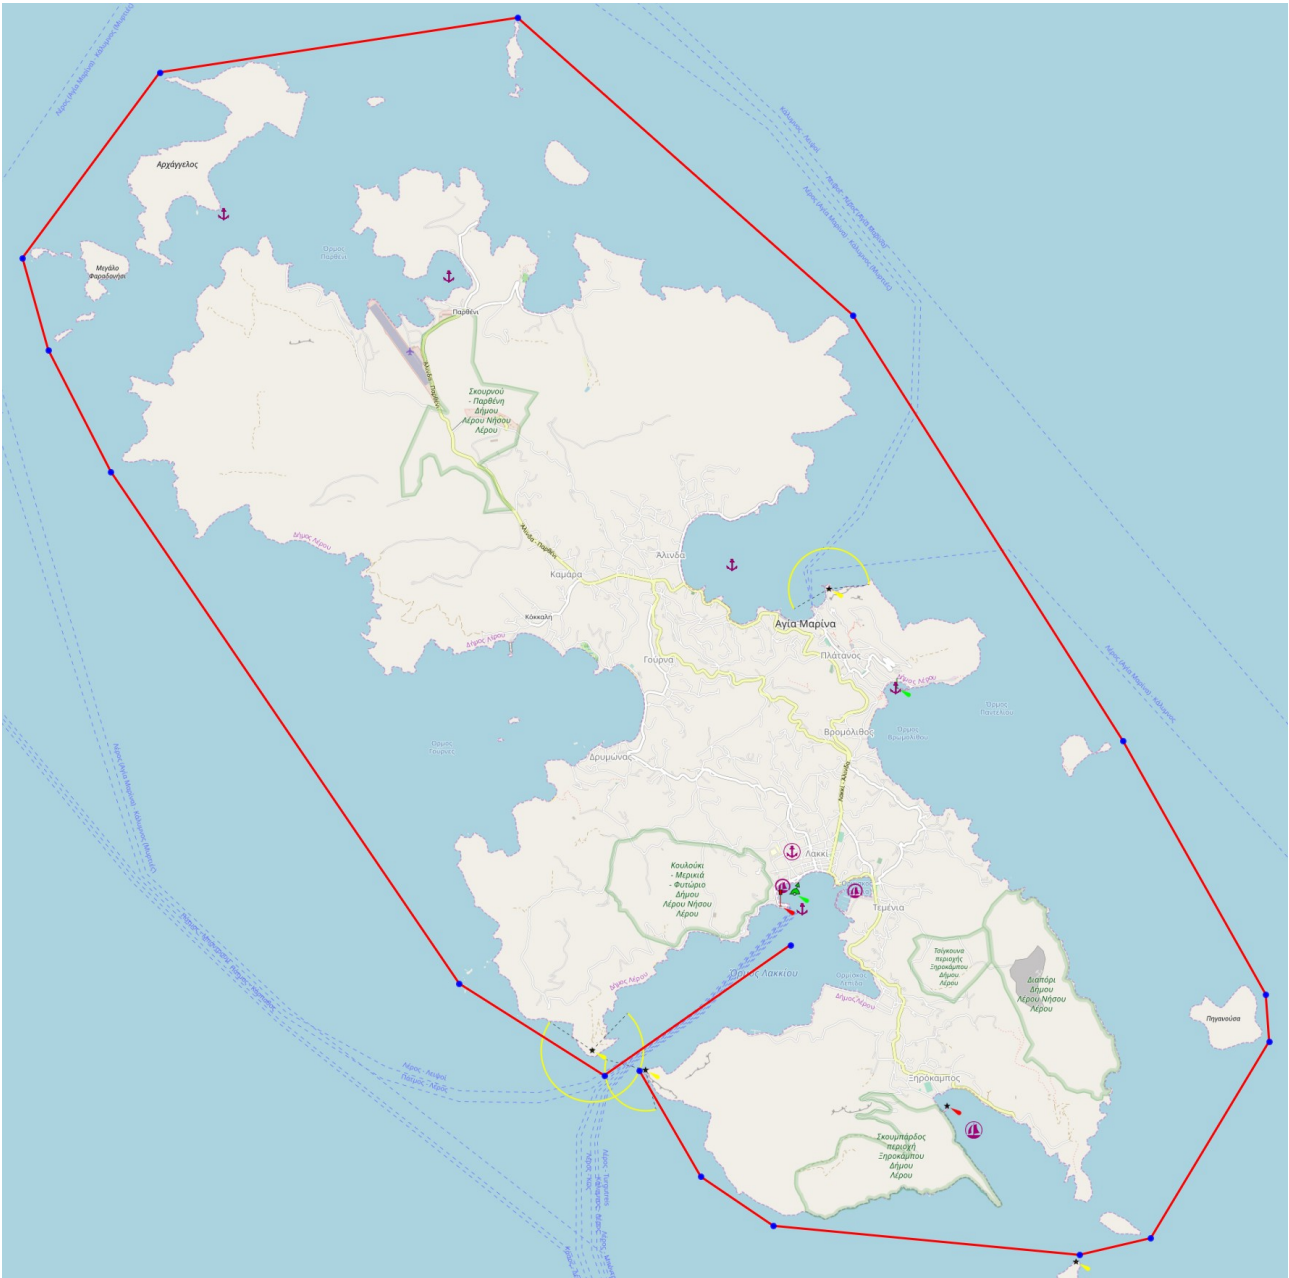

APPENDIX A

The following diagrams are indicative and not to scale

Diagram 1 Start Line at Lakki

Diagram 2
Race 1 Sarakina Race

Start – rocks Skrofes to starboard – Isl. Sarakina to port – rock Koreli to port – rocks Skrofes to port – Finish.

Diagram 3 Race 2 Around Leros Race

Start – rocks Skrofes to starboard – all islets around Faradonisi to starboard – Island Archangelos to starboard – islands Trypiti, Ag. Kyriaki Peganousa and Velona to starboard – Island Mikro Glaronisi to port - Finish.

Diagram 4 Race 3 Ag. Kyriaki Race

Start – Mikro Glaronisi to starboard – Velona to port – Ag. Kyriaki to port – Velona to starboard – Mikro Glaronisi to port – Finish.

Diagram 5 Finish Line at Lakki