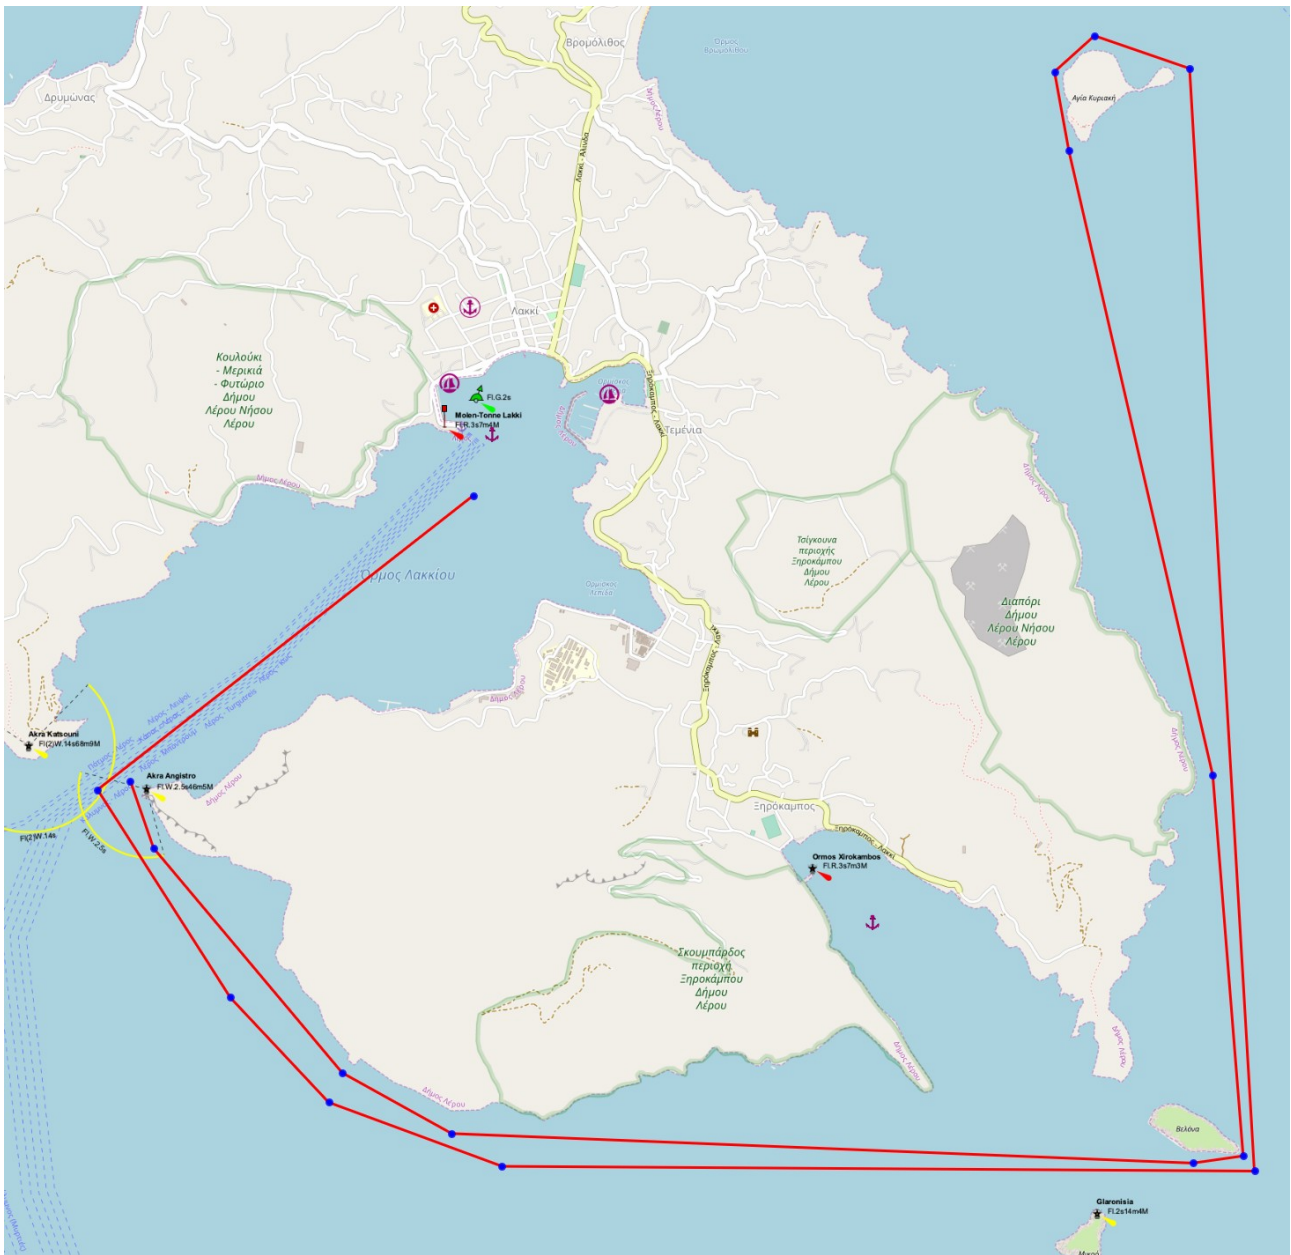

APPENDIX A

The following diagrams are indicative and not to scale

Diagram 1 Start Line at Lakki

Diagram 2
Race 1 Sarakina Race

Start – rocks Skrofes to starboard – Isl. Sarakina to port – rock Koreli to port – rocks Skrofes to port – Finish.

Diagram 3 Race 2 Around Leros Race

Start – rocks Skrofes to starboard – all islets around Faradonisi to starboard – Island Archangelos to starboard – islands Trypiti, Ag. Kyriaki Peganousa and Velona to starboard – Island Mikro Glaronisi to port - Finish.

Diagram 4 Race 3 Ag. Kyriaki Race

Start – Mikro Glaronisi to starboard – Velona to port – Ag. Kyriaki to port – Velona to starboard – Mikro Glaronisi to port – Finish.

Diagram 5 Finish Line at Lakki